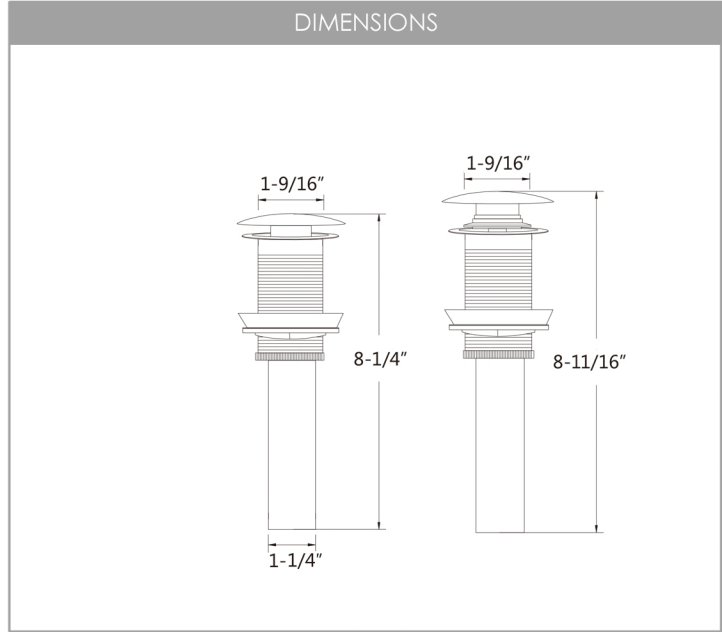

POP-UP DRAIN

D-702

NO OVERFLOW

FOR USE W/ OVER THE COUNTER PORCELAIN VESSEL