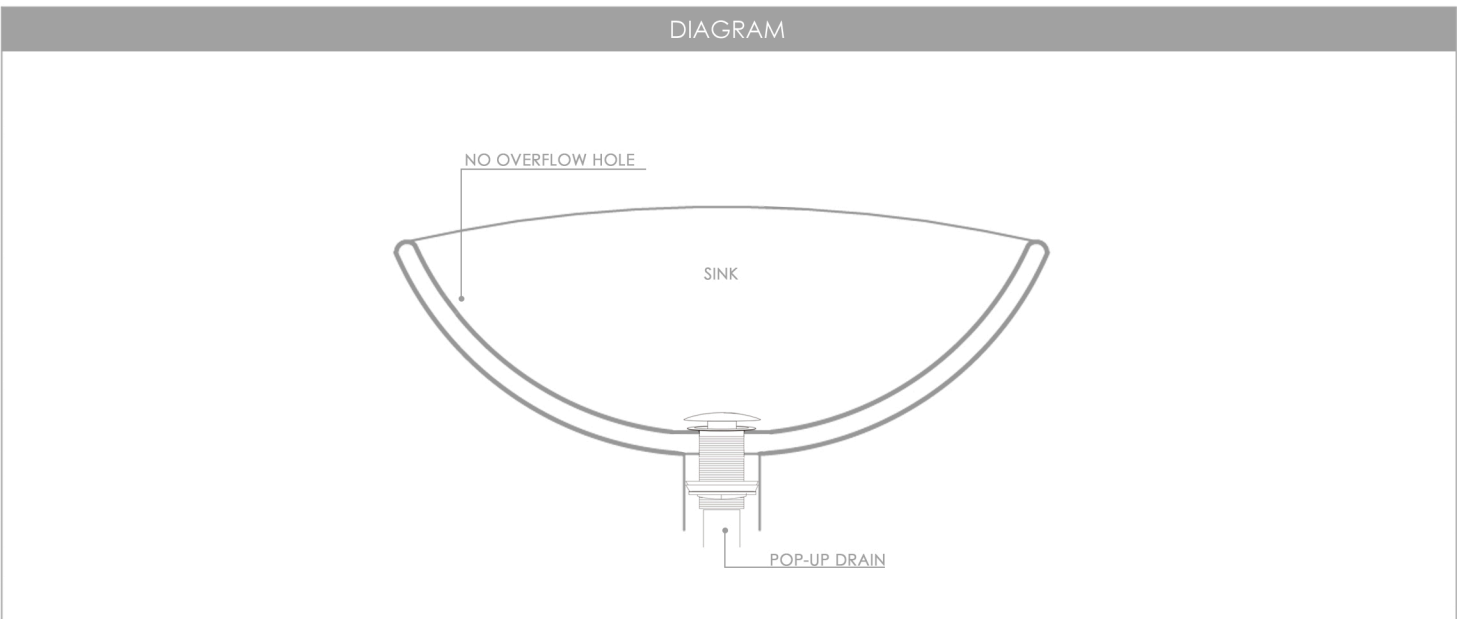

POP-UP DRAIN

D-702

NO OVERFLOW

FOR USE W/ OVER THE COUNTER PORCELAIN VESSEL

DRAIN FINISH

BRUSHED NICKEL (B)	POLISHED CHROME (C)	MATTE BLACK (N)

TYPE

MUSHROOM

MATERIAL

BRASS

CONNECTION

DRAIN HOLE 1 1/4"

STANDARDS COMPLIANCE

WARRANTY

This product is covered by a limited lifetime warranty. Consult our website for complete details.

DRAIN ESCAMOTABLE