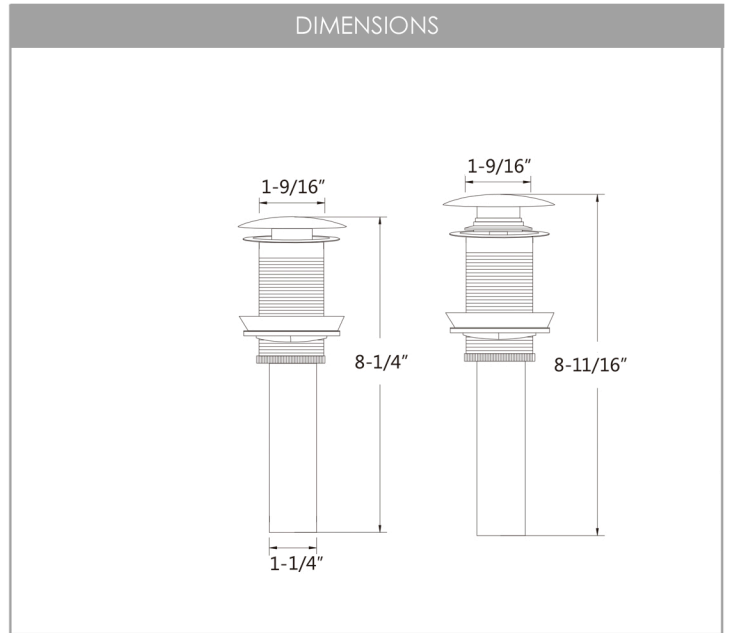

DRAIN ESCAMOTABLE

D-702

SANS TROP-PLEIN

À UTILISER AVEC LE RÉCIPIENT EN PORCELAINE DE COMPTOIR